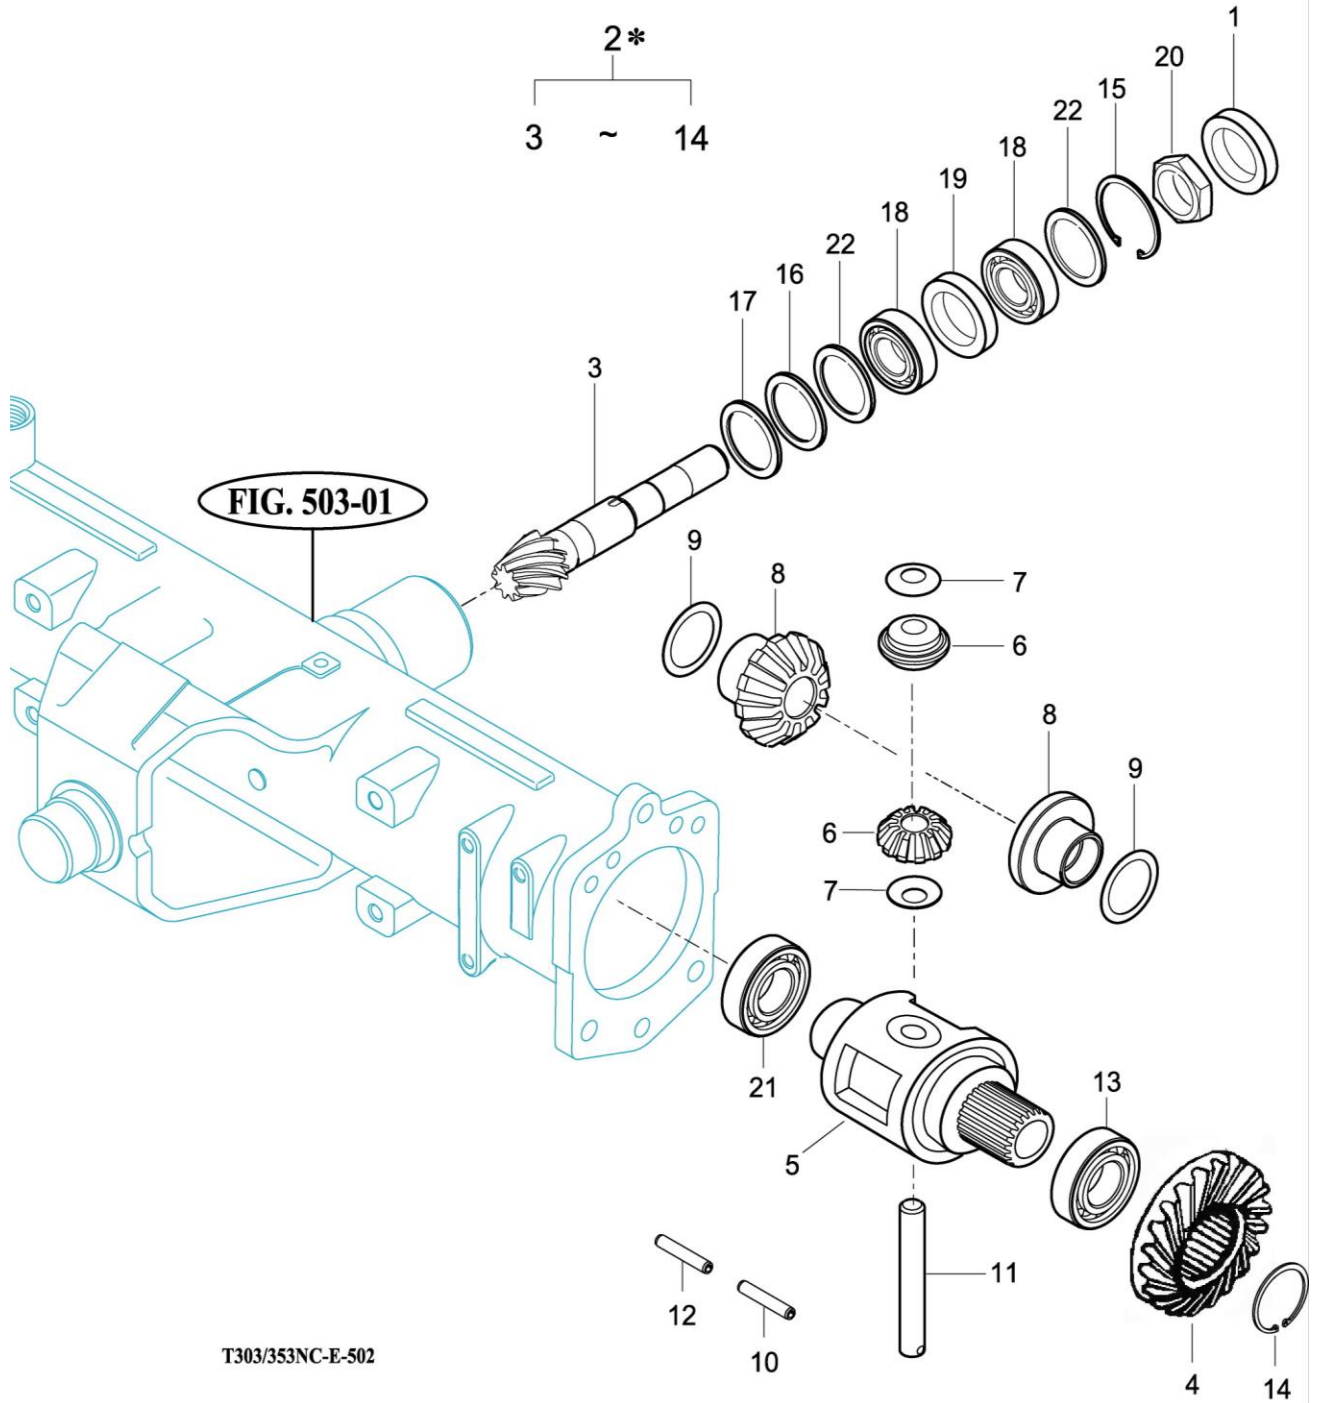

FIG 501

FRONT AXLE BRACKET & DRIVE SHAFT

T303/353NH

P1

Year / Month

2008 / 07

T303/353NH-E-501

NOTE

FIG 502

FRONT DIFFERENTIAL GEARS & SHAFT

T303/353NH

P1

Year / Month

2008 / 07

*** NOT SERVICED SEPARATELY**

T303/353NC-E-502

T303/353NH-E-503

NOTE

FIG 504

FRONT GEAR CASE (1)

T303/353NH

P1

Year / Month

2008 / 07